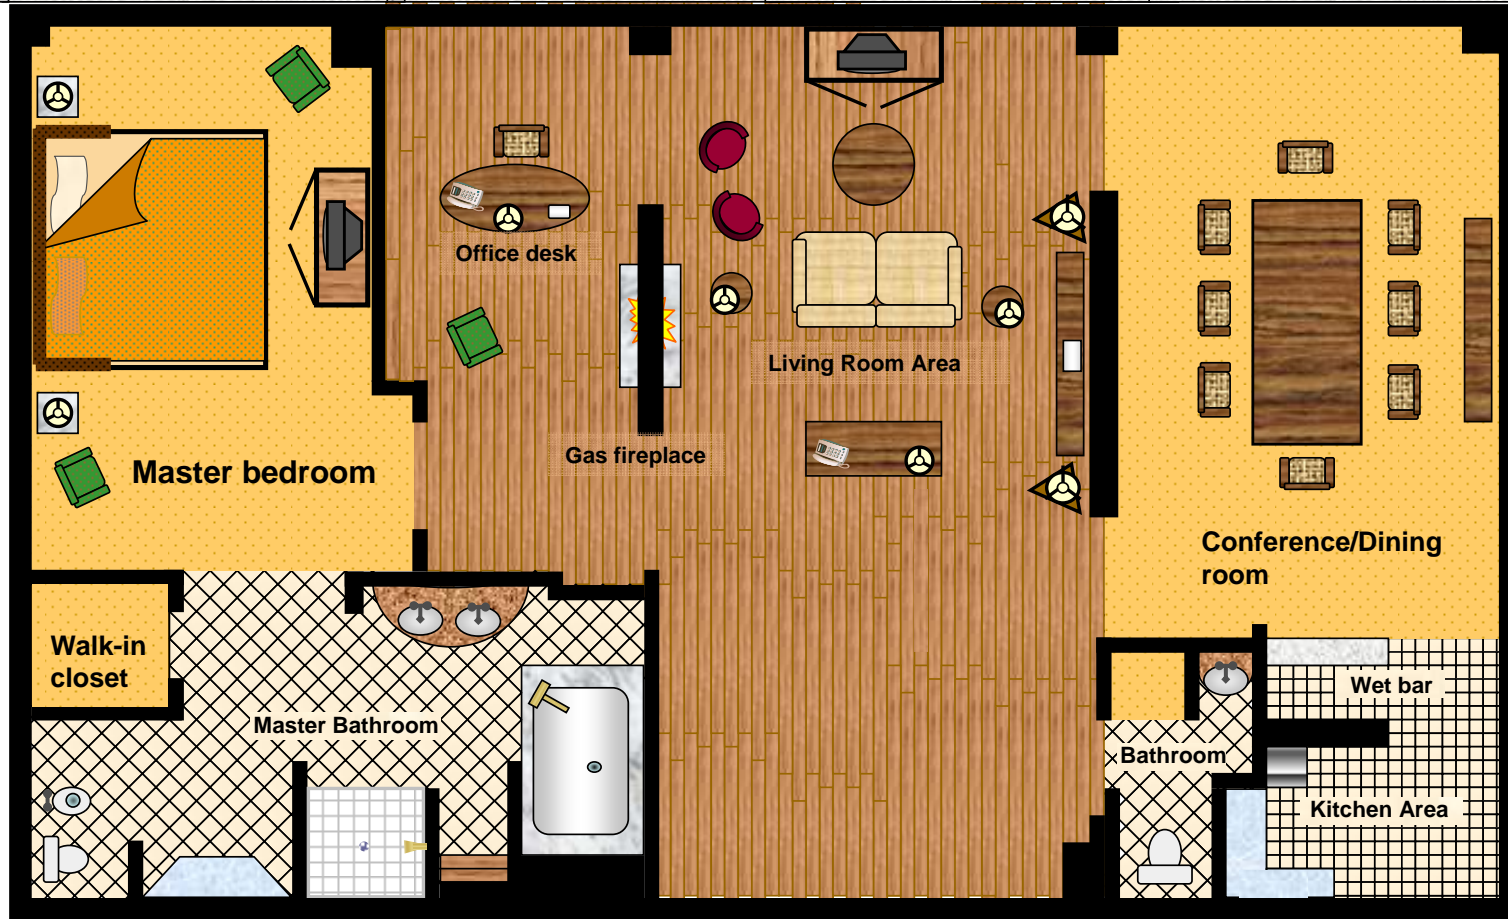

Presidential Suite

Private Master Balcony

Oversized Balcony

- 4 available
- 2,240 square feet
- Accommodates up to 105 people for a meeting
- 350 square foot balcony
- Formal dining room/Conference table
- Entertainment/Wet bar
Grand foyer
- Gas Fireplace
- King bedroom with double connector opposite
- 1&1/2 Bath with Jacuzzi in master bath
- Oversized pantry with separate entrance
- Furnished terrace
- Rack Rate of \$3500 per night