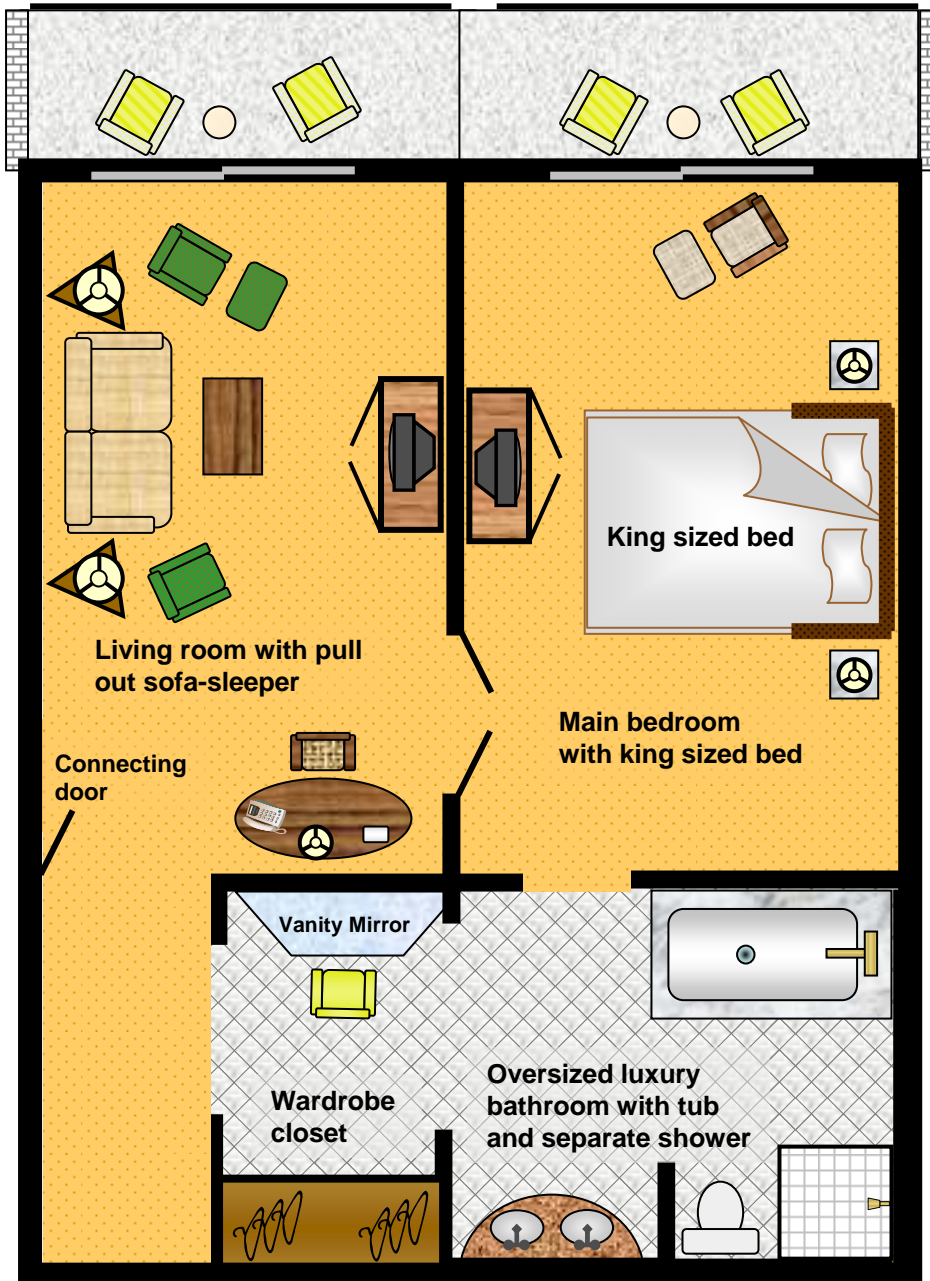

Oversized balconies

Executive Suite

- 40 Executive Suites available
- 896 square feet in each room
- 116 square foot balcony
- Max occupancy 30 people
- 116 square foot balcony
- Split design with Main bedroom and separate living room
- Most Executive Suites have a connecting room with two double beds